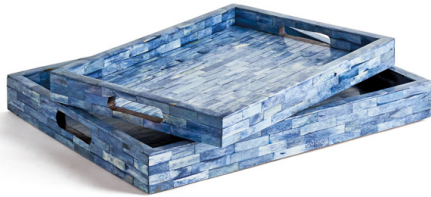

STYLE # 22053

DUFFIN TRAYS

18"L x 14"D x 2"H

Wood, resin.

For pricing please call 239.643.4202

 407 Fifth Avenue South, Naples, Florida 34102

 Mon - Sat: 10am-9pm • Sun: 11am-5pm

 239.643.4202