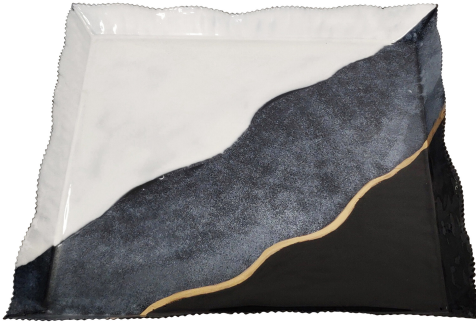

STYLE # 15199

**2-TONE TRAY-\$98.00**

18"L x 18"D x 1"H

Metal Black/White tray

 407 Fifth Avenue South, Naples, Florida 34102

 Mon - Sat: 10am-9pm · Sun: 11am-5pm

 239.643.4202

 239.643.4630