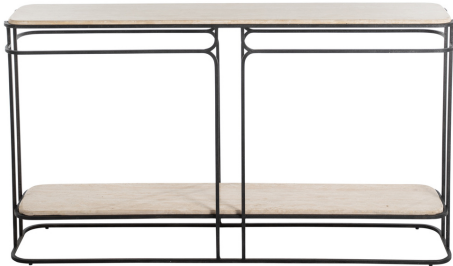

STYLE # 041071
THELMA CONSOLE
TABLE-\$2,225.00

60"L x 12"D x 33.75"H

The Thelma console is made of black iron in a handsome matte finish, with a limestone top. ☒

📍 407 Fifth Avenue South, Naples, Florida 34102